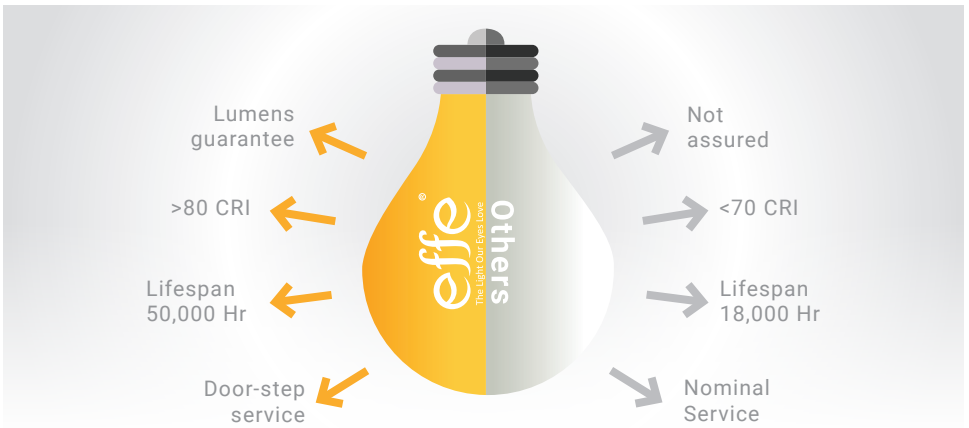

LED Lights
Catalogue

Unique features of effe LED lights

- 💡 Designed for 24/7 continuous operation with 5 years of performance warranty including drivers. 10 years product life.
- 💡 Japanese LED. efficiency > 180 lumen/watt.
Made in India. Made for Indian conditions of extremities of temperature, humidity, voltage fluctuations, insects and dust.
- 💡 High CRI (95%) light shows clearly natural colours as it is.
Colour Rendition Index (CRI) - indicates how close colours are true in relation to sunlight which is 100%
- 💡 UV stabilized Italian diffuser for glare free lighting, not yellowing for 10 years.
- 💡 Using efficient thermal management junction temperature is not allowed to go beyond 10°C - 15°C above ambient.
- 💡 Aluminium extruded housing for longer life.
- 💡 Colour stability by selecting 4 step instead of 7 step binning.
- 💡 Use of Industrial grade components ensuring longer life.
- 💡 Dimming facility.
- 💡 Visual comfort.
- 💡 Door step support.